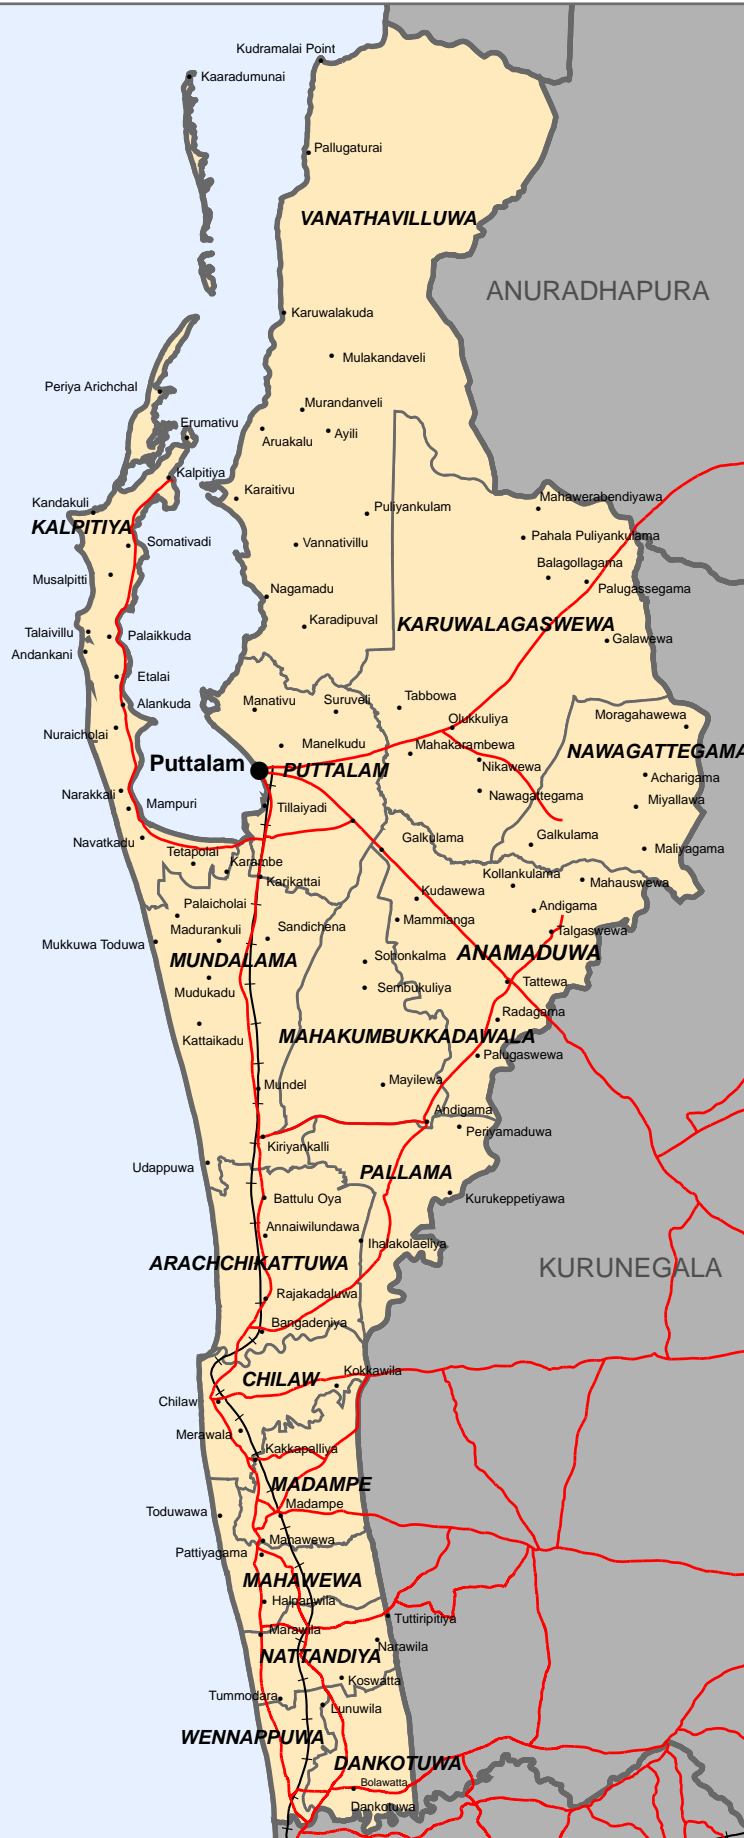

Name & P-code of DS Divisions

Anamaduwa	6224
Arachchikattuwa	6230
Chilaw	6233
Dankotuwa	6248
Kalpitiya	6203
Karuwalagaswewa	6209
Madampe	6236
Mahakumbukkadawala	6221
Mahawewa	6239
Mundalama	6218
Nattandiya	6242
Nawagattegama	6212
Pallama	6227
Puttalam	6215
Vanathavilluwa	6206
Wennappuwa	6245

Legend

- DS Division Boundary
- Main Road
- Railway Line
- District HQ
- Town

Data Source:
 Survey Department,
 Government of Sri Lanka

Production Date: 30 August, 2005

Produced By:
 Humanitarian Information Center
 Sri Lanka